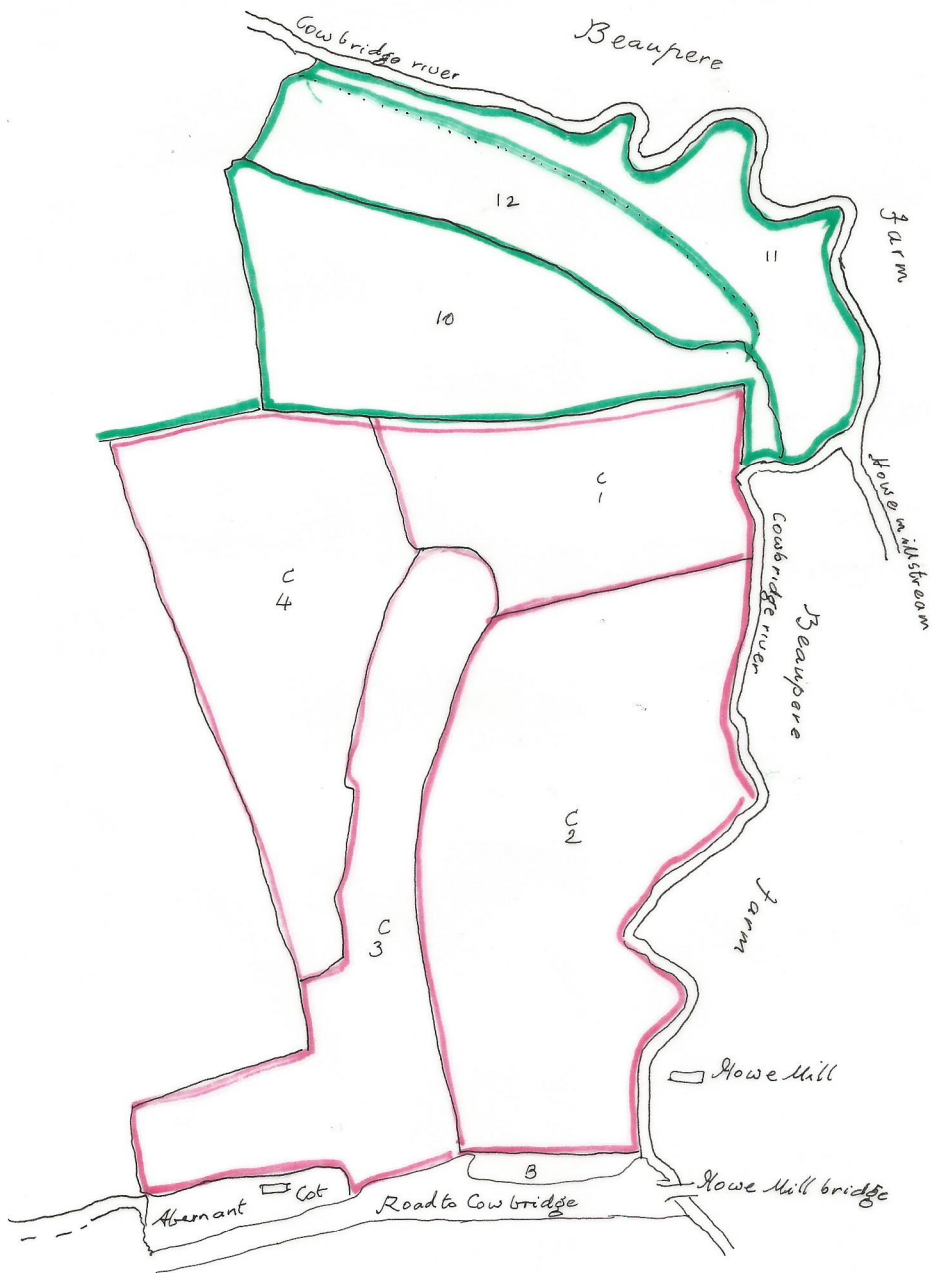

A MAP of  
Landough GLEBE & late HERBERT'S  
Farm in the Parish of LANDOUGH, Co  
Ino Williams 1809

Scale of 4 Chains or 88 yards to an Inch

## A Map of Llandough Glebe ..... 1809

## References.

No	Llandough Glebe
1	Dwy Ew dreinog
2	Little Two Acres
3	Naws Ew
4	Ha Ha (?)
5	House, Garden & yards
6	Rill Croft
7	Pun Ew Stonyway
8	Verclose two Acres
9	Pedin Ew
10	Three Acres
11	Meadow
12	Woodland

## C Late Herbert's Farm

1	Mill Three Acres
2	Herbert's Mead
3	Herbert's Wood
4	Three Acres
5	Farmfield
6	Four acres
7	Pun ew
8	House, gardens & yards
9	Brake
10	Three quarters

- A } Two spots lately inclosed from the  
B } Lord's waste and are not included in  
Miss Carnes lease on late Herbert's.